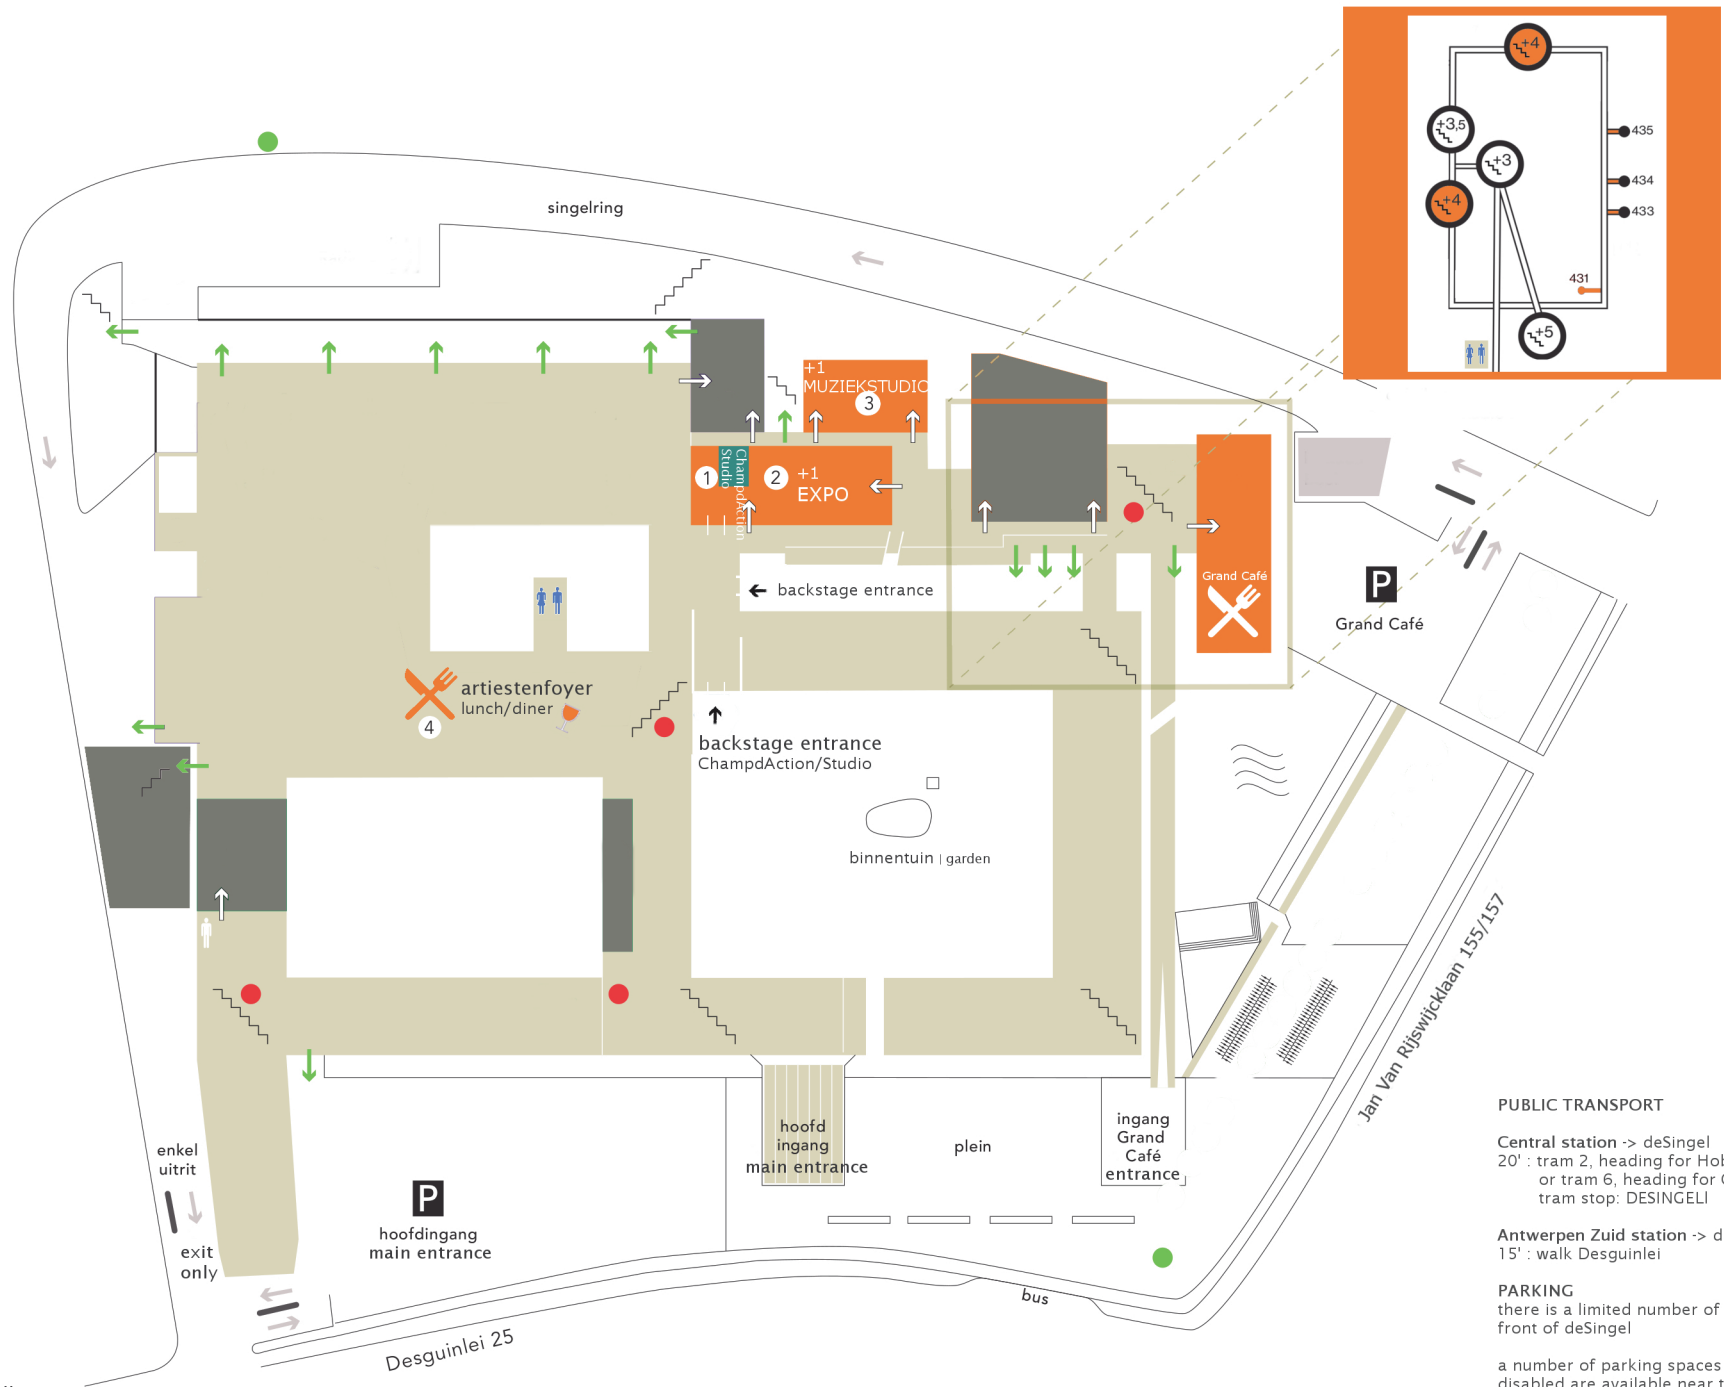

- ① ChampdAction/Studio
- ② EXPO
- ③ MUZIEKSTUDIO
- ④ ARTIESTENFOYER

- lift | elevator
- ⇐ ingang zalen | entrance halls
- ⇐ nooduitgang | emergency exit
- verzamelpunt | emergency meeting point

**PUBLIC TRANSPORT**

Central station -> deSingel  
 20' : tram 2, heading for Hoboken  
 or tram 6, heading for Olympiade  
 tram stop: DESINGELI

Antwerpen Zuid station -> deSingel  
 15' : walk Desguinlei

**PARKING**

there is a limited number of parking spaces in front of deSingel

a number of parking spaces for the physically disabled are available near the main entrance

there are large parking areas along the Desguinlei, past the traffic lights at deSingel heading towards Zuid, 5 minutes' walk